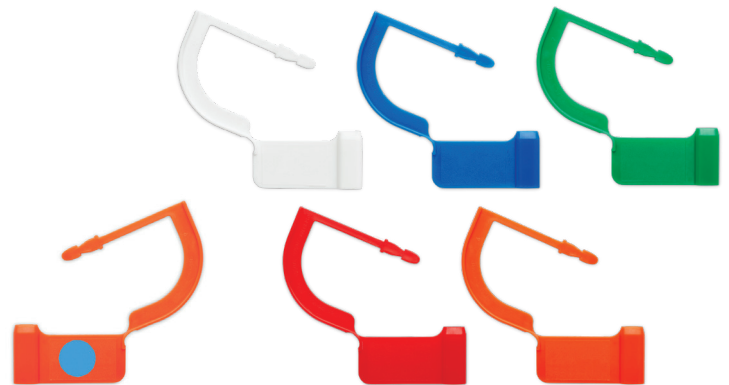

## LOCKING TAGS, CASE LOCKING TAGS, AND BREAKAWAY TAGS

### Locking Tags

- High-quality, plastic locking tags in a variety of colors and print options
- Styles available:
  - Pre-printed message
  - Uniquely numbered
  - Non-printed
  - Indicator dot (steam)
- See IFU for sterilization compatibility (steam and low temp)
- 100 or 1,000/pkg

### Case Locking Tags

- Designed for use with rigid containers
- Colors: white, blue, green, red, orange
- Case Locking Tag with Indicator (orange only)
- See IFU for sterilization compatibility (steam and low temp)
- 100 or 1,000/pkg